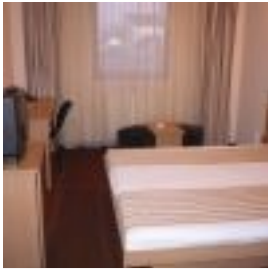

63.jpg

Type: [Hotel](#)

Agent Name: [Privat](#)

Address: Aurel Vlaicu Street no 267

Town: Arad

Country: Romania

Description: