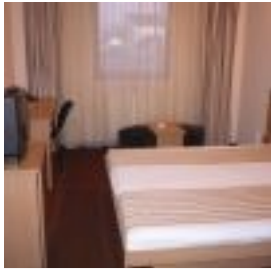

63.jpg

Type: [Hotel](#)

Agent Name: [Privat](#)

Address: Aurel Vlaicu Street no 267

Town: Arad

Country: Romania

Description: