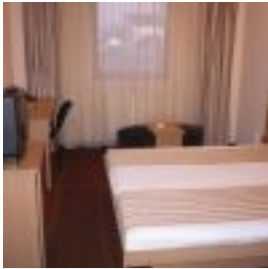

63.jpg

Type: [Hotel](#)

Agent Name: [Privat](#)

Address: Aurel Vlaicu Street no 267

Town: Arad

Country: Romania

Description:

Hotel Phoenix, situated in Arad from the Nadlac and Turnu customs, offers you through our well trained personnel, accommodation and food services both for individual tourists and individual groups.

Neighbourhood: